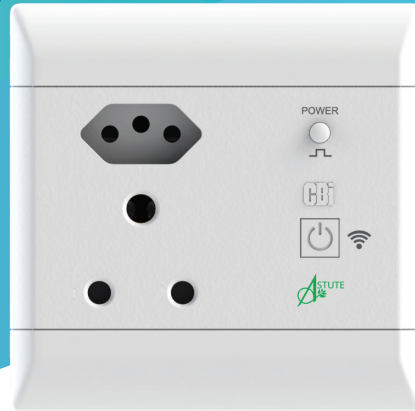

# Astute Range Explained

**Area Network Tower**

**Wi-Fi Router**

**Smartphone**

**Astute Devices**

## How it all works

- The Astute device connects to the Wi-Fi router
- The Wi-Fi router connects the Astute device to the CBI Cloud
- The CBI Cloud submits the message from your smartphone to the Astute device when not on the same network
- The area network tower allows for device control from anywhere via your smartphone